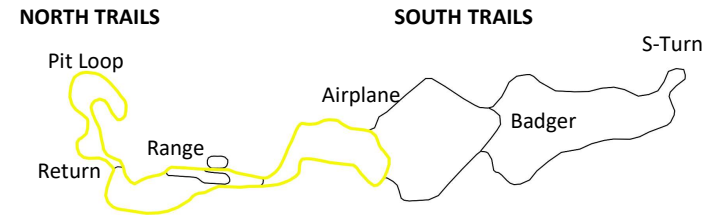

• Jr. and Sr. Men Sprint Course is changing

• No Longer:

- Special Green – Brown – Special Green

• It is Now:

- Yellow – Special Blue – Yellow

• $3.0 Y + 3.8 B^* + 3.0 Y + 0.3 S/F = 10.1 \text{ km}$

Yellow Loop 3.0 km
 South Turn: Airplane
 North Turn: Pit Loop

Special Blue Loop 3.8 km
 South Turn: Badger
 North Turn: Pit Loop